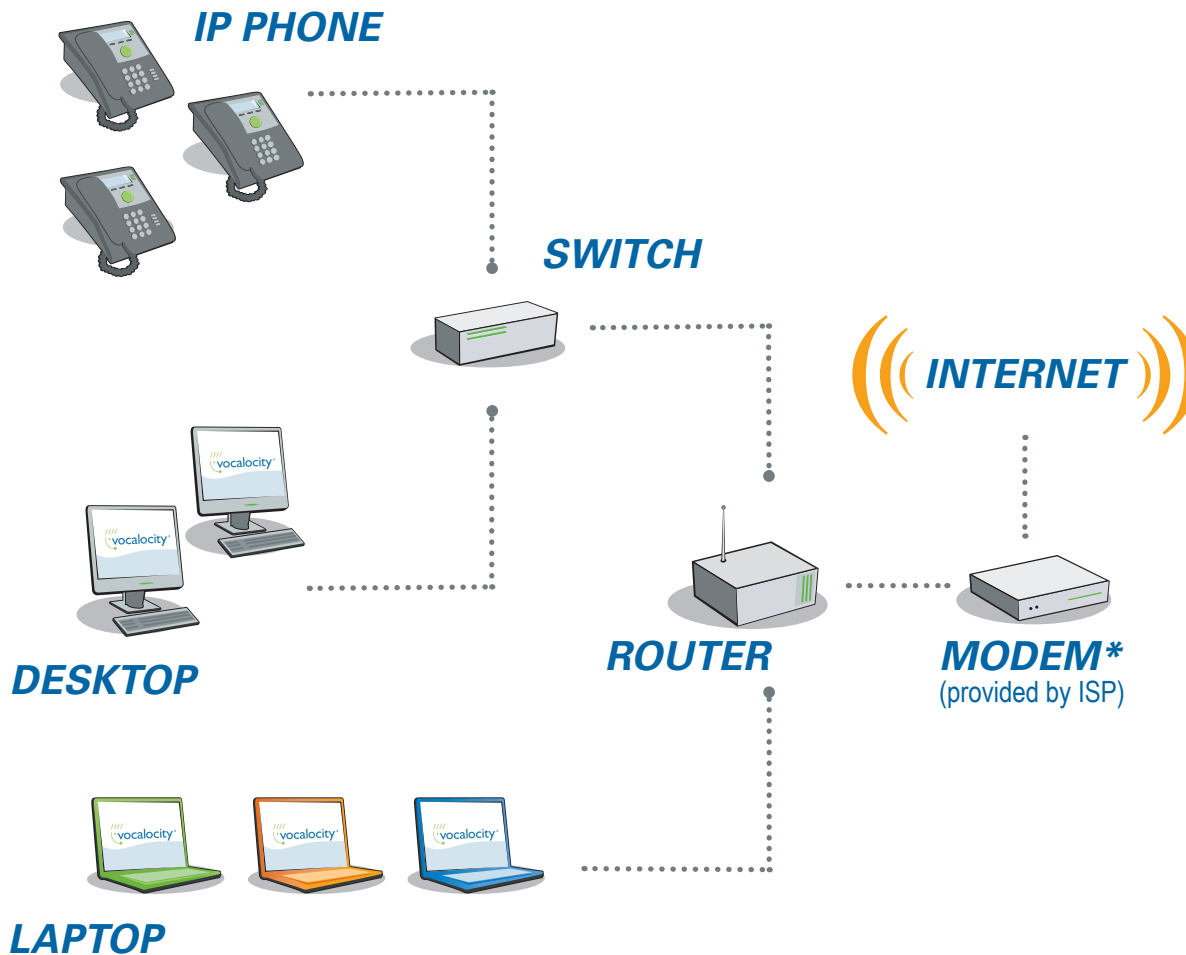

# Vocalocity® | Network Guide

The Vocalocity Network Guide will assist you in selecting the correct phone and network equipment for an optimal setup.

1. Select an IP Phone from the Supported Phone list
2. Select a router from the Suggested Router list
3. Select a switch from the Suggested Switch list

Be sure to avoid:

- Hubs
- Modem/Router Combo Units
- Inadequate Bandwidth or Latency
- Incomplete Network Cabling/Wiring
- Advanced Firewalls or Overly Complicated Routers (without IT Expertise)

HINT: The less complicated the network, the better likelihood for a smooth implementation.